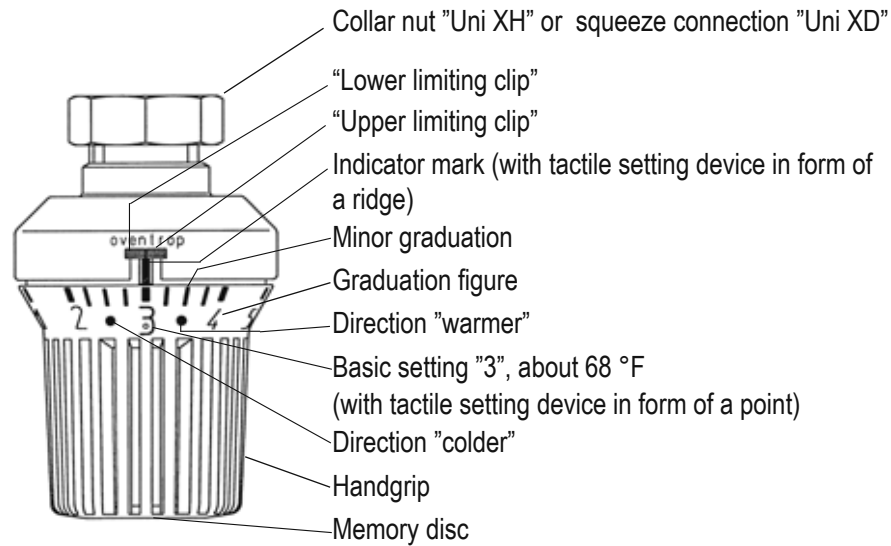

Figures and symbols on the thermostat

Temperature Settings

0 = isolation of the radiator

☼ = Frost protection symbol (in this position the valve opens automatically when room temperature drops below 44 °F.)